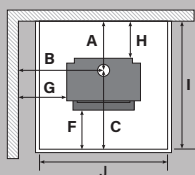

Wall clearances

Corner clearances

Minimum installation clearances with a Pioneer flue shield fitted (mm)

	A	B	C	D	E	F	G	H	I	J	K	L	M
	251	680	630	478	120	227	310	100	881	907	1306	1103	507
Model	Width		Depth		Height		N		O				
Dimensions	740mm		554mm		813mm		382mm		572mm				