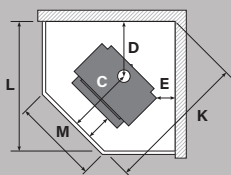

Wall clearances

Corner clearances

Minimum installation clearances with a Pioneer flue shield fitted (mm)

	A	B	C	D	E	F	G	H	I	J	K	L	M
	251	680	630	478	120	227	310	100	881	907	1306	1103	507
Model	Width		Depth		Height		N		O				
Dimensions	740mm		554mm		813mm		382mm		572mm				