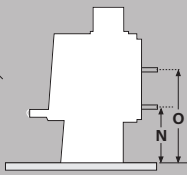

Wall clearances

Corner clearances

Minimum installation clearances with a Pioneer flue shield fitted (mm)

	A	B	C	D	E	F	G	H	I	J	K	L	M
	251	680	630	478	120	227	310	100	881	907	1306	1103	507
Model	Width		Depth		Height		N		O				
Dimensions	740mm		554mm		813mm		382mm		572mm				