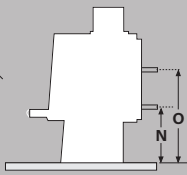

Wall clearances

Corner clearances

Minimum installation clearances with a Pioneer flue shield fitted (mm)

	A	B	C	D	E	F	G	H	I	J	K	L	M
	251	650	630	458	100	227	280	100	881	907	1280	1084	507
Model	Width		Depth		Height		N		O				
Dimensions	740mm		554mm		743mm		312mm		502mm				