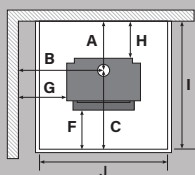

Wall clearances

Corner clearances

Minimum installation clearances with a Pioneer flue shield fitted (mm)

	A	B	C	D	E	F	G	H	I	J	K	L	M
	251	650	630	458	100	227	280	100	881	907	1280	1084	507
Model	Width		Depth		Height		N		O				
Dimensions	740mm		554mm		743mm		312mm		502mm				