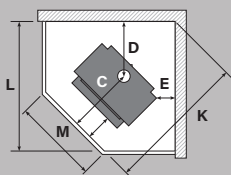

Wall clearances

Corner clearances

Minimum installation clearances with a Pioneer flue shield fitted (mm)

	A	B	C	D	E	F	G	H	I	J	K	L	M
	251	650	630	458	100	227	280	100	881	907	1280	1084	507
Model	Width		Depth		Height		N		O				
Dimensions	740mm		554mm		743mm		312mm		502mm				