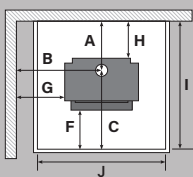

Wall clearances

Corner clearances

Minimum installation clearances with a Pioneer flue shield fitted (mm)

	A	B	C	D	E	F	G	H	I	J	K	L	M
	251	624	630	442	110	226	280	100	881	907	1260	1070	507
Model	Width		Depth		Height		N		O				
Dimensions	688mm		554mm		707mm		312mm		502mm				