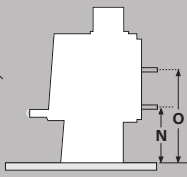

Wall clearances

Corner clearances

Minimum installation clearances with a Pioneer flue shield fitted (mm)

	A	B	C	D	E	F	G	H	I	J	K	L	M
	251	624	630	442	110	226	280	100	881	907	1260	1070	507
Model	Width		Depth		Height		N		O				
Dimensions	688mm		554mm		707mm		312mm		502mm				