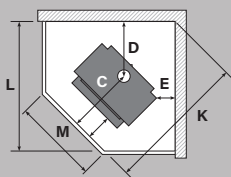

Wall clearances

Corner clearances

Minimum installation clearances with a Pioneer flue shield fitted (mm)

	A	B	C	D	E	F	G	H	I	J	K	L	M
	251	624	630	442	110	226	280	100	881	907	1260	1070	507
Model	Width		Depth		Height		N		O				
Dimensions	688mm		554mm		707mm		312mm		502mm				