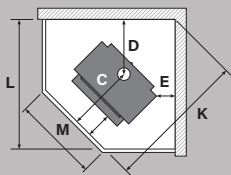

Wall clearances

Corner clearances

Minimum installation clearances with a Pioneer flue shield fitted (mm)

	A	B	C	D	E	F	G	H	I	J	K	L	M
	271	708	580	506	200	232	400	120	851	825	1295	1066	425
Model	Width			Depth			Height			N	O		
Dimensions	615mm			501mm			758mm			365mm	555mm		