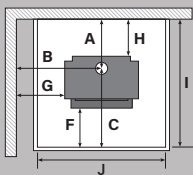

Wall clearances

Corner clearances

Minimum installation clearances with a Pioneer flue shield fitted (mm)

	A	B	C	D	E	F	G	H	I	J	K	L	M
	271	708	580	506	200	232	400	120	851	825	1295	1066	425
Model	Width			Depth			Height			N	O		
Dimensions	615mm			501mm			758mm			365mm	555mm		