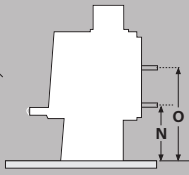

Wall clearances

Corner clearances

Minimum installation clearances with a Pioneer flue shield fitted (mm)

	A	B	C	D	E	F	G	H	I	J	K	L	M
	271	708	580	506	200	232	400	120	851	825	1295	1066	425
Model	Width			Depth			Height			N	O		
Dimensions	615mm			501mm			758mm			365mm	555mm		