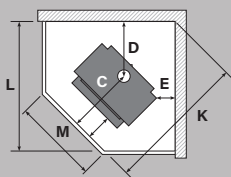

Wall clearances

Corner clearances

Minimum installation clearances with a Pioneer flue shield fitted (mm)

	A	B	C	D	E	F	G	H	I	J	K	L	M
	271	678	580	486	180	232	370	120	851	825	1270	1048	425
Model	Width		Depth		Height		N		O				
Dimensions	615mm		501mm		691mm		295mm		485mm				