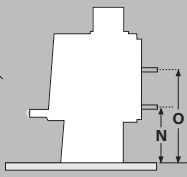

Minimum installation clearances with a Pioneer flue shield fitted (mm)