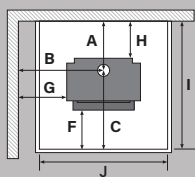

Wall clearances

Corner clearances

Minimum installation clearances with a Pioneer flue shield fitted (mm)

	A	B	C	D	E	F	G	H	I	J	K	L	M
	271	678	580	486	180	232	370	120	851	825	1270	1048	425
Model	Width		Depth		Height		N		O				
Dimensions	615mm		501mm		691mm		295mm		485mm				