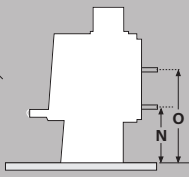

Minimum installation clearances with a Pioneer flue shield fitted (mm)