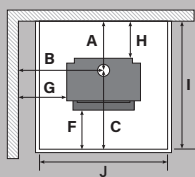

Wall clearances

Corner clearances

Minimum installation clearances with a Pioneer flue shield fitted (mm)

	A	B	C	D	E	F	G	H	I	J	K	L	M
	253	555	600	405	100	214	250	100	853	825	1171	980	426
Model	Width			Depth			Height			N	O		
Dimensions	607mm			539mm			667mm			-	-		