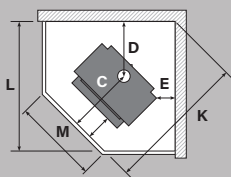

Wee Curve DV

The Wee Curve DV is a 'direct-vented' fire that delivers a peak heat output of 15kW to warm your home. Euro styling with a smooth curved ashlip, cooktop and panoramic curved window ensuring the perfect flame view from any angle. The radiant cooktop offers ample space for a pot or kettle.

Wall clearances

Corner clearances

Minimum installation clearances with a Pioneer flue shield fitted (mm)

	A	B	C	D	E	F	G	H	I	J	K	L	M
	253	555	600	405	100	214	250	100	853	825	1171	980	426
Model	Width			Depth			Height			N	O		
Dimensions	607mm			539mm			667mm			-	-		