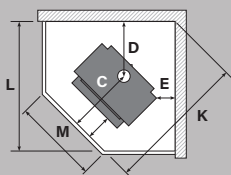

# Tiny Rad Woody

Designed for heating smaller homes and open areas, the Tiny Rad Woody features a surprisingly large volume firebox for a compact sized wood fire. Cook your favourite soup or boil the kettle on the dedicated radiant cooktop. This fire punches well above its weight with a peak heat output of 11kW and provides convenient wood storage. A small versatile fire that does it all and will provide you many years of warmth.

Wall clearances

Corner clearances

Minimum installation clearances with a Pioneer flue shield fitted (mm)

	A	B	C	D	E	F	G	H	I	J	K	L	M
	251	568	580	382	110	232	310	100	831	650	1120	870	250
Model	Width		Depth		Height		N		O				
Dimensions	515mm		498mm		758mm		365mm		555mm				