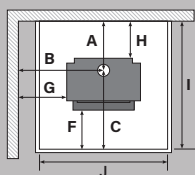

# Tiny Rad Woody

Designed for heating smaller homes and open areas, the Tiny Rad Woody features a surprisingly large volume firebox for a compact sized wood fire. Cook your favourite soup or boil the kettle on the dedicated radiant cooktop. This fire punches well above its weight with a peak heat output of 11kW and provides convenient wood storage. A small versatile fire that does it all and will provide you many years of warmth.

Wall clearances

Corner clearances

Minimum installation clearances with a Pioneer flue shield fitted (mm)

	A	B	C	D	E	F	G	H	I	J	K	L	M
	251	568	580	382	110	232	310	100	831	650	1120	870	250
Model	Width		Depth		Height		N		O				
Dimensions	515mm		498mm		758mm		365mm		555mm				