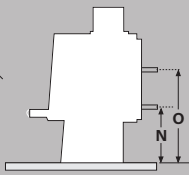

# Tiny Rad Woody

Designed for heating smaller homes and open areas, the Tiny Rad Woody features a surprisingly large volume firebox for a compact sized wood fire. Cook your favourite soup or boil the kettle on the dedicated radiant cooktop. This fire punches well above its weight with a peak heat output of 11kW and provides convenient wood storage. A small versatile fire that does it all and will provide you many years of warmth.

Wall clearances

Corner clearances

Minimum installation clearances with a Pioneer flue shield fitted (mm)

	A	B	C	D	E	F	G	H	I	J	K	L	M
	251	568	580	382	110	232	310	100	831	650	1120	870	250
Model	Width		Depth		Height		N		O				
Dimensions	515mm		498mm		758mm		365mm		555mm				