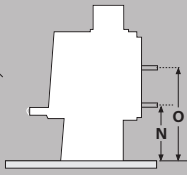

Wall clearances

Corner clearances

Minimum installation clearances with a Pioneer flue shield fitted (mm)

	A	B	C	D	E	F	G	H	I	J	K	L	M
	230	553	585	419	150	232	300	75	815	650	1180	910	250
Model	Width		Depth		Height		N		O				
Dimensions	505mm		508mm		667mm		280mm		470mm				