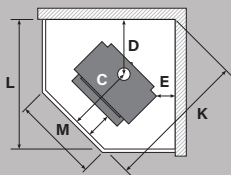

Wall clearances

Corner clearances

Minimum installation clearances with a Pioneer flue shield fitted (mm)

	A	B	C	D	E	F	G	H	I	J	K	L	M
	230	553	585	419	150	232	300	75	815	650	1180	910	250
Model	Width		Depth		Height		N		O				
Dimensions	505mm		508mm		667mm		280mm		470mm				