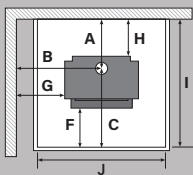

Wall clearances

Corner clearances

Minimum installation clearances with a Pioneer flue shield fitted (mm)

	A	B	C	D	E	F	G	H	I	J	K	L	M
	230	553	585	419	150	232	300	75	815	650	1180	910	250
Model	Width		Depth		Height		N		O				
Dimensions	505mm		508mm		667mm		280mm		470mm				