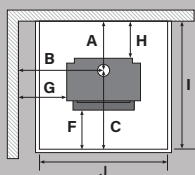

Tiny Ped

Designed to heat smaller homes and open areas. The Tiny Ped has the smallest footprint with corner and wall clearances of only 25mm and 60mm respectively. Featuring a surprisingly large 31 litre firebox for a compact wood fire. This fire punches well above its weight with a peak heat output of 11kW.

Wall clearances

Corner clearances

Minimum installation clearances with a Pioneer flue shield fitted (mm)

	A	B	C	D	E	F	G	H	I	J	K	L	M
	211	433	580	290	25	235	185	60	791	650	990	780	250
Model	Width		Depth		Height		N		O				
Dimensions	496mm		492mm		659mm		280mm		470mm				