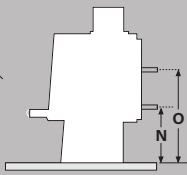

Minimum installation clearances with a Pioneer flue shield fitted (mm)