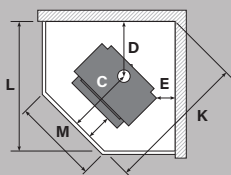

Tiny Ped

Designed to heat smaller homes and open areas. The Tiny Ped has the smallest footprint with corner and wall clearances of only 25mm and 60mm respectively. Featuring a surprisingly large 31 litre firebox for a compact wood fire. This fire punches well above its weight with a peak heat output of 11kW.

Wall clearances

Corner clearances

Minimum installation clearances with a Pioneer flue shield fitted (mm)

	A	B	C	D	E	F	G	H	I	J	K	L	M
	211	433	580	290	25	235	185	60	791	650	990	780	250
Model	Width		Depth		Height		N		O				
Dimensions	496mm		492mm		659mm		280mm		470mm				