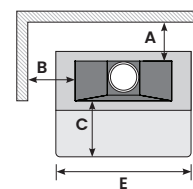

SPECIFICATIONS

Minimum installation clearances					Firebox / Gather		
A	B	C	D	E	WIDTH	DEPTH	HEIGHT
250	500	500/700	250	1880	1280	530	1300

Base / Plinth (recommended)					Trolley base		
MINIMUM THICKNESS	MINIMUM DEPTH	MINIMUM HEIGHT	INTERNAL WIDTH	INTERNAL DEPTH	WIDTH	DEPTH	HEIGHT
125	530	735*	1300*	750*	1700	800	735

Wall installation