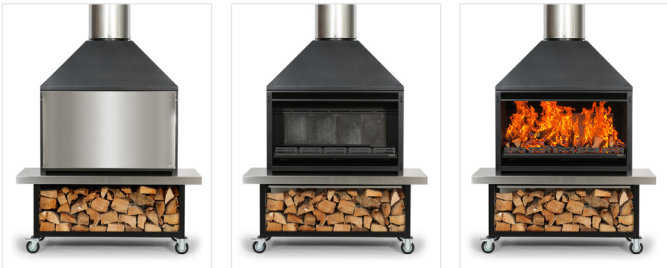

Outdoor 1200 + trolley

The Outdoor 1200 (fireplace only) without the full Braai cooking kit and accessories. Complete with a powder coated aluminium and stainless steel trolley base. The trolley base offers practical door and firewood storage with the flexibility to move the unit around your outdoor living area. Also features all the necessary fixing points for the full Braai cooking kit and accessories if you wish to upgrade at a later date.

The Outdoor 1200 + trolley package includes:

- Outdoor 1200 firebox and gather
- Stainless steel and aluminium trolley base
- Stainless steel door / cover
- Stainless steel freestanding flue system
- Ember tool and pair of outdoor fire mitts

SKU 280-0830