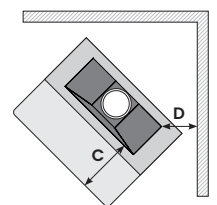

## SPECIFICATIONS

Minimum installation clearances					Firebox / Gather		
A	B	C	D	E	WIDTH	DEPTH	HEIGHT
250	500	500/700	250	1880	1280	530	1300

Base / Plinth (recommended)					Trolley base		
MINIMUM THICKNESS	MINIMUM DEPTH	MINIMUM HEIGHT	INTERNAL WIDTH	INTERNAL DEPTH	WIDTH	DEPTH	HEIGHT
125	530	735*	1300*	750*	1700	800	735

Wall installation

Corner installation

\* Minimum and recommended base/plinth dimensions are to suit storage of the stainless steel door/cover during operation of the Outdoor 1200. Specifications were correct at the time of printing but may alter and those detailed within should only be used as a guide. Full assembly and installation instructions are detailed in the Outdoor Installation manuals. If in doubt, please consult your local Metro stockist or visit [metrofires.co.nz](http://metrofires.co.nz).