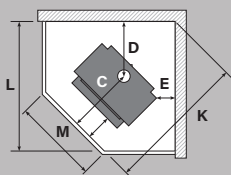

Wall clearances

Corner clearances

Minimum installation clearances with a Pioneer flue shield fitted (mm)

	A	B	C	D	E	F	G	H	I	J	K	L	M
	285	720	728	497	100	224	300	130	1013	1006	1435	1229	606
Model	Width		Depth		Height		N		O				
Dimensions	840mm		659mm		744mm		300mm		490mm				