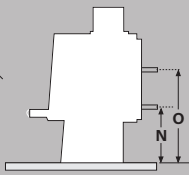

Wall clearances

Corner clearances

Minimum installation clearances with a Pioneer flue shield fitted (mm)

	A	B	C	D	E	F	G	H	I	J	K	L	M
	285	720	728	497	100	224	300	130	1013	1006	1435	1229	606
Model	Width		Depth		Height		N		O				
Dimensions	840mm		659mm		744mm		300mm		490mm				