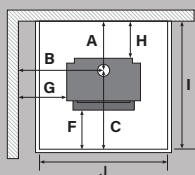

Wall clearances

Corner clearances

Minimum installation clearances with a Pioneer flue shield fitted (mm)

	A	B	C	D	E	F	G	H	I	J	K	L	M
	285	720	728	497	100	224	300	130	1013	1006	1435	1229	606
Model	Width		Depth		Height		N		O				
Dimensions	840mm		659mm		744mm		300mm		490mm				