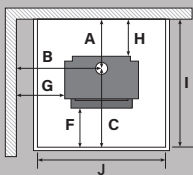

Wall clearances

Corner clearances

Minimum installation clearances with a Pioneer flue shield fitted (mm)

	A	B	C	D	E	F	G	H	I	J	K	L	M
	251	680	630	478	120	227	310	100	881	907	1306	1103	507
Model	Width		Depth		Height		N		O				
Dimensions	740mm		554mm		813mm		420mm		610mm				