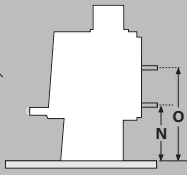

Wall clearances

Corner clearances

Minimum installation clearances with a Pioneer flue shield fitted (mm)

	A	B	C	D	E	F	G	H	I	J	K	L	M
	251	680	630	478	120	227	310	100	881	907	1306	1103	507
Model	Width		Depth		Height		N		O				
Dimensions	740mm		554mm		813mm		420mm		610mm				