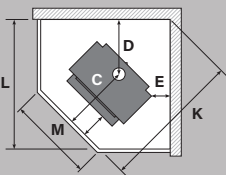

Wall clearances

Corner clearances

Minimum installation clearances with a Pioneer flue shield fitted (mm)

	A	B	C	D	E	F	G	H	I	J	K	L	M
	251	680	630	478	120	227	310	100	881	907	1306	1103	507
Model	Width		Depth		Height		N		O				
Dimensions	740mm		554mm		813mm		420mm		610mm				