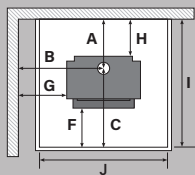

Wall clearances

Corner clearances

Minimum installation clearances with a Pioneer flue shield fitted (mm)

	A	B	C	D	E	F	G	H	I	J	K	L	M
	251	650	630	458	100	227	280	100	881	907	1280	1084	507
Model	Width		Depth		Height		N		O				
Dimensions	740mm		554mm		743mm		350mm		540mm				