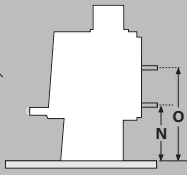

Wall clearances

Corner clearances

Minimum installation clearances with a Pioneer flue shield fitted (mm)

	A	B	C	D	E	F	G	H	I	J	K	L	M
	251	650	630	458	100	227	280	100	881	907	1280	1084	507
Model	Width		Depth		Height		N		O				
Dimensions	740mm		554mm		743mm		350mm		540mm				