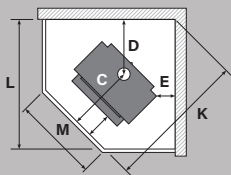

Wall clearances

Corner clearances

Minimum installation clearances with a Pioneer flue shield fitted (mm)

	A	B	C	D	E	F	G	H	I	J	K	L	M
	251	650	630	458	100	227	280	100	881	907	1280	1084	507
Model	Width		Depth		Height		N		O				
Dimensions	740mm		554mm		743mm		350mm		540mm				