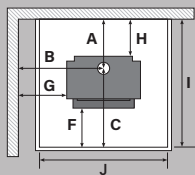

Wall clearances

Corner clearances

Minimum installation clearances with a Pioneer flue shield fitted (mm)

	A	B	C	D	E	F	G	H	I	J	K	L	M
	271	708	580	506	200	232	400	120	851	825	1295	1066	425
Model	Width		Depth		Height		N		O				
Dimensions	615mm		501mm		758mm		365mm		555mm				