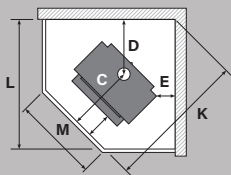

Wall clearances

Corner clearances

Minimum installation clearances with a Pioneer flue shield fitted (mm)

	A	B	C	D	E	F	G	H	I	J	K	L	M
	271	708	580	506	200	232	400	120	851	825	1295	1066	425
Model	Width		Depth		Height		N		O				
Dimensions	615mm		501mm		758mm		365mm		555mm				