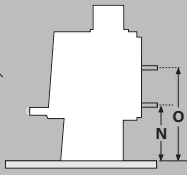

Wall clearances

Corner clearances

Minimum installation clearances with a Pioneer flue shield fitted (mm)

	A	B	C	D	E	F	G	H	I	J	K	L	M
	271	708	580	506	200	232	400	120	851	825	1295	1066	425
Model	Width		Depth		Height		N		O				
Dimensions	615mm		501mm		758mm		365mm		555mm				