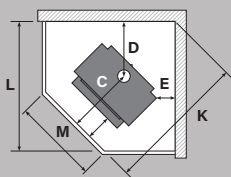

Wall clearances

Corner clearances

Minimum installation clearances with a Pioneer flue shield fitted (mm)

	A	B	C	D	E	F	G	H	I	J	K	L	M
	251	548	580	426	120	232	240	100	831	825	1185	989	425
Model	Width		Depth		Height		N		O				
Dimensions	615mm		501mm		688mm		295mm		485mm				