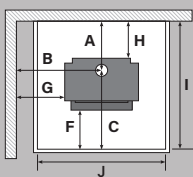

Wall clearances

Corner clearances

Minimum installation clearances with a Pioneer flue shield fitted (mm)

	A	B	C	D	E	F	G	H	I	J	K	L	M
	251	548	580	426	120	232	240	100	831	825	1185	989	425
Model	Width		Depth		Height		N		O				
Dimensions	615mm		501mm		688mm		295mm		485mm				