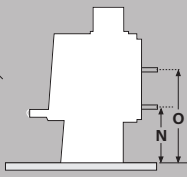

Wall clearances

Corner clearances

Minimum installation clearances with a Pioneer flue shield fitted (mm)

	A	B	C	D	E	F	G	H	I	J	K	L	M
	251	548	580	426	120	232	240	100	831	825	1185	989	425
Model	Width		Depth		Height		N		O				
Dimensions	615mm		501mm		688mm		295mm		485mm				