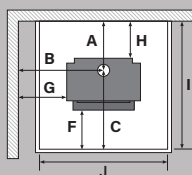

Wall clearances

Corner clearances

Minimum installation clearances with a Pioneer flue shield fitted (mm)

	A	B	C	D	E	F	G	H	I	J	K	L	M
	251	658	580	486	180	232	350	100	831	825	1270	1048	425
Model	Width		Depth		Height		N		O				
Dimensions	615mm		501mm		691mm		300mm		490mm				