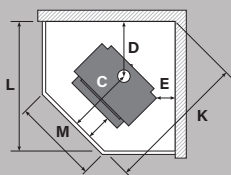

Wall clearances

Corner clearances

Minimum installation clearances with a Pioneer flue shield fitted (mm)

	A	B	C	D	E	F	G	H	I	J	K	L	M
	251	658	580	486	180	232	350	100	831	825	1270	1048	425
Model	Width		Depth		Height		N		O				
Dimensions	615mm		501mm		691mm		300mm		490mm				