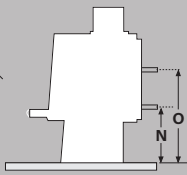

Wall clearances

Corner clearances

Minimum installation clearances with a Pioneer flue shield fitted (mm)

	A	B	C	D	E	F	G	H	I	J	K	L	M
	251	658	580	486	180	232	350	100	831	825	1270	1048	425
Model	Width		Depth		Height		N		O				
Dimensions	615mm		501mm		691mm		300mm		490mm				