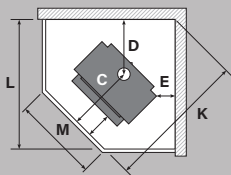

Wall clearances

Corner clearances

Minimum installation clearances with a Pioneer flue shield fitted (mm)

	A	B	C	D	E	F	G	H	I	J	K	L	M
	285	720	728	497	100	224	300	130	1013	1006	1435	1229	606
Model	Width		Depth		Height		N		O				
Dimensions	840mm		659mm		744mm		300mm		490mm				