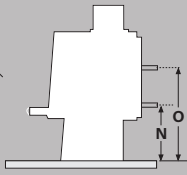

Wall clearances

Corner clearances

Minimum installation clearances with a Pioneer flue shield fitted (mm)

	A	B	C	D	E	F	G	H	I	J	K	L	M
	285	720	728	497	100	224	300	130	1013	1006	1435	1229	606
Model	Width		Depth		Height		N		O				
Dimensions	840mm		659mm		744mm		300mm		490mm				