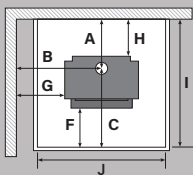

Wall clearances

Corner clearances

Minimum installation clearances with a Pioneer flue shield fitted (mm)

	A	B	C	D	E	F	G	H	I	J	K	L	M
	285	720	728	497	100	224	300	130	1013	1006	1435	1229	606
Model	Width		Depth		Height		N		O				
Dimensions	840mm		659mm		744mm		300mm		490mm				